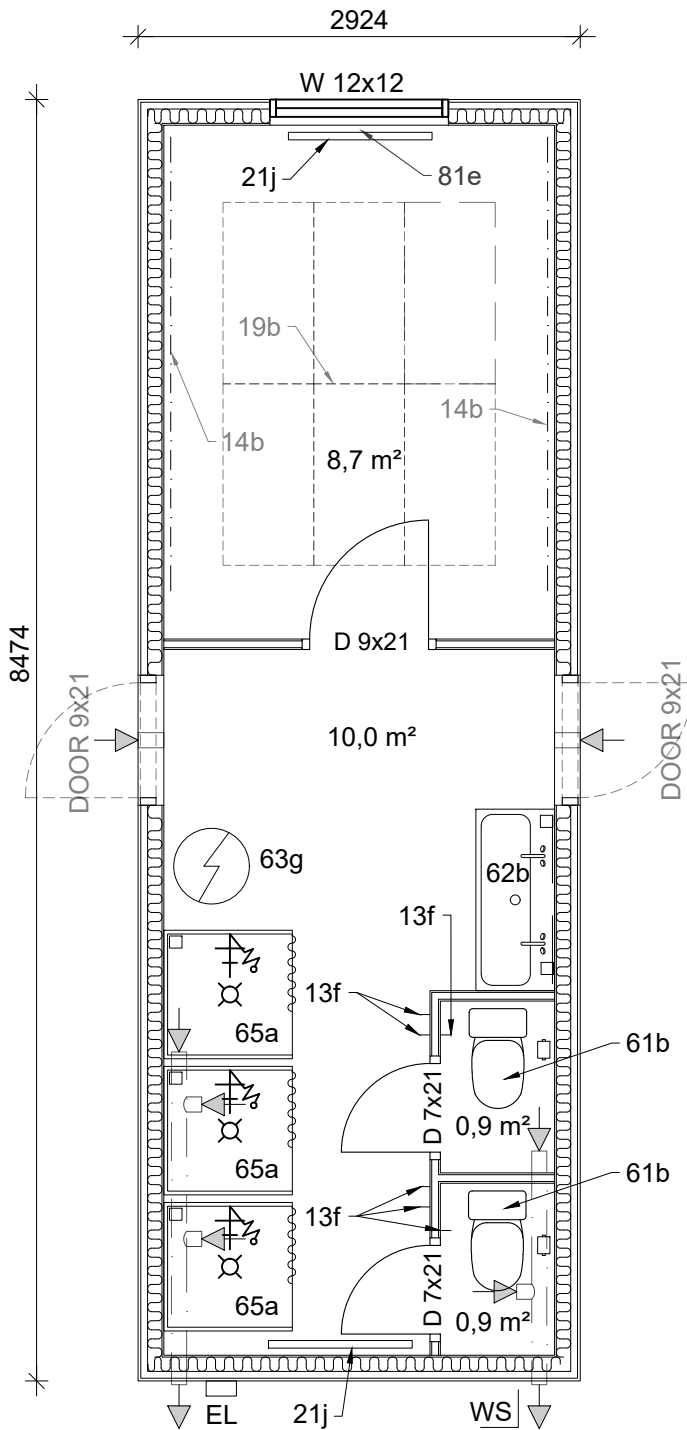

- Wall finish: chipboard
- Room height: 2400 mm
- Area: 21,0 m<sup>2</sup>

### INCLUDED

Pos.	Option	Pieces
13f	Metal double-hook	6
21j	Radiator Ensto 1000 W (1500W FIN)	2
61b	Toilet set: 1 WC-paper holder, 1 toilet seat	2
62b	Washing corner (without cupboard underneath): Sink 100L, 2 mirrors, 1 light trash bin, box for hand drying paper	1
63g	Water boiler Pacific 200L	1
65a	Shower cabin	3
72a	Interior door M9x21	1
72b	Interior door M7x21	2
76a	Window blinds	1

Number of optional items chosen on the order sheet

Date  
10.01.2019

Env. Class:  
C

Drawing name:  
SANITARY  
2WC, 3SHOWER

Model:  
C-85

Designer:  
K.Kets  
Scale:  
1:50

Revision:  
A  
Date of revision:  
10.01.2020

Rami SE model name:

CatClass: